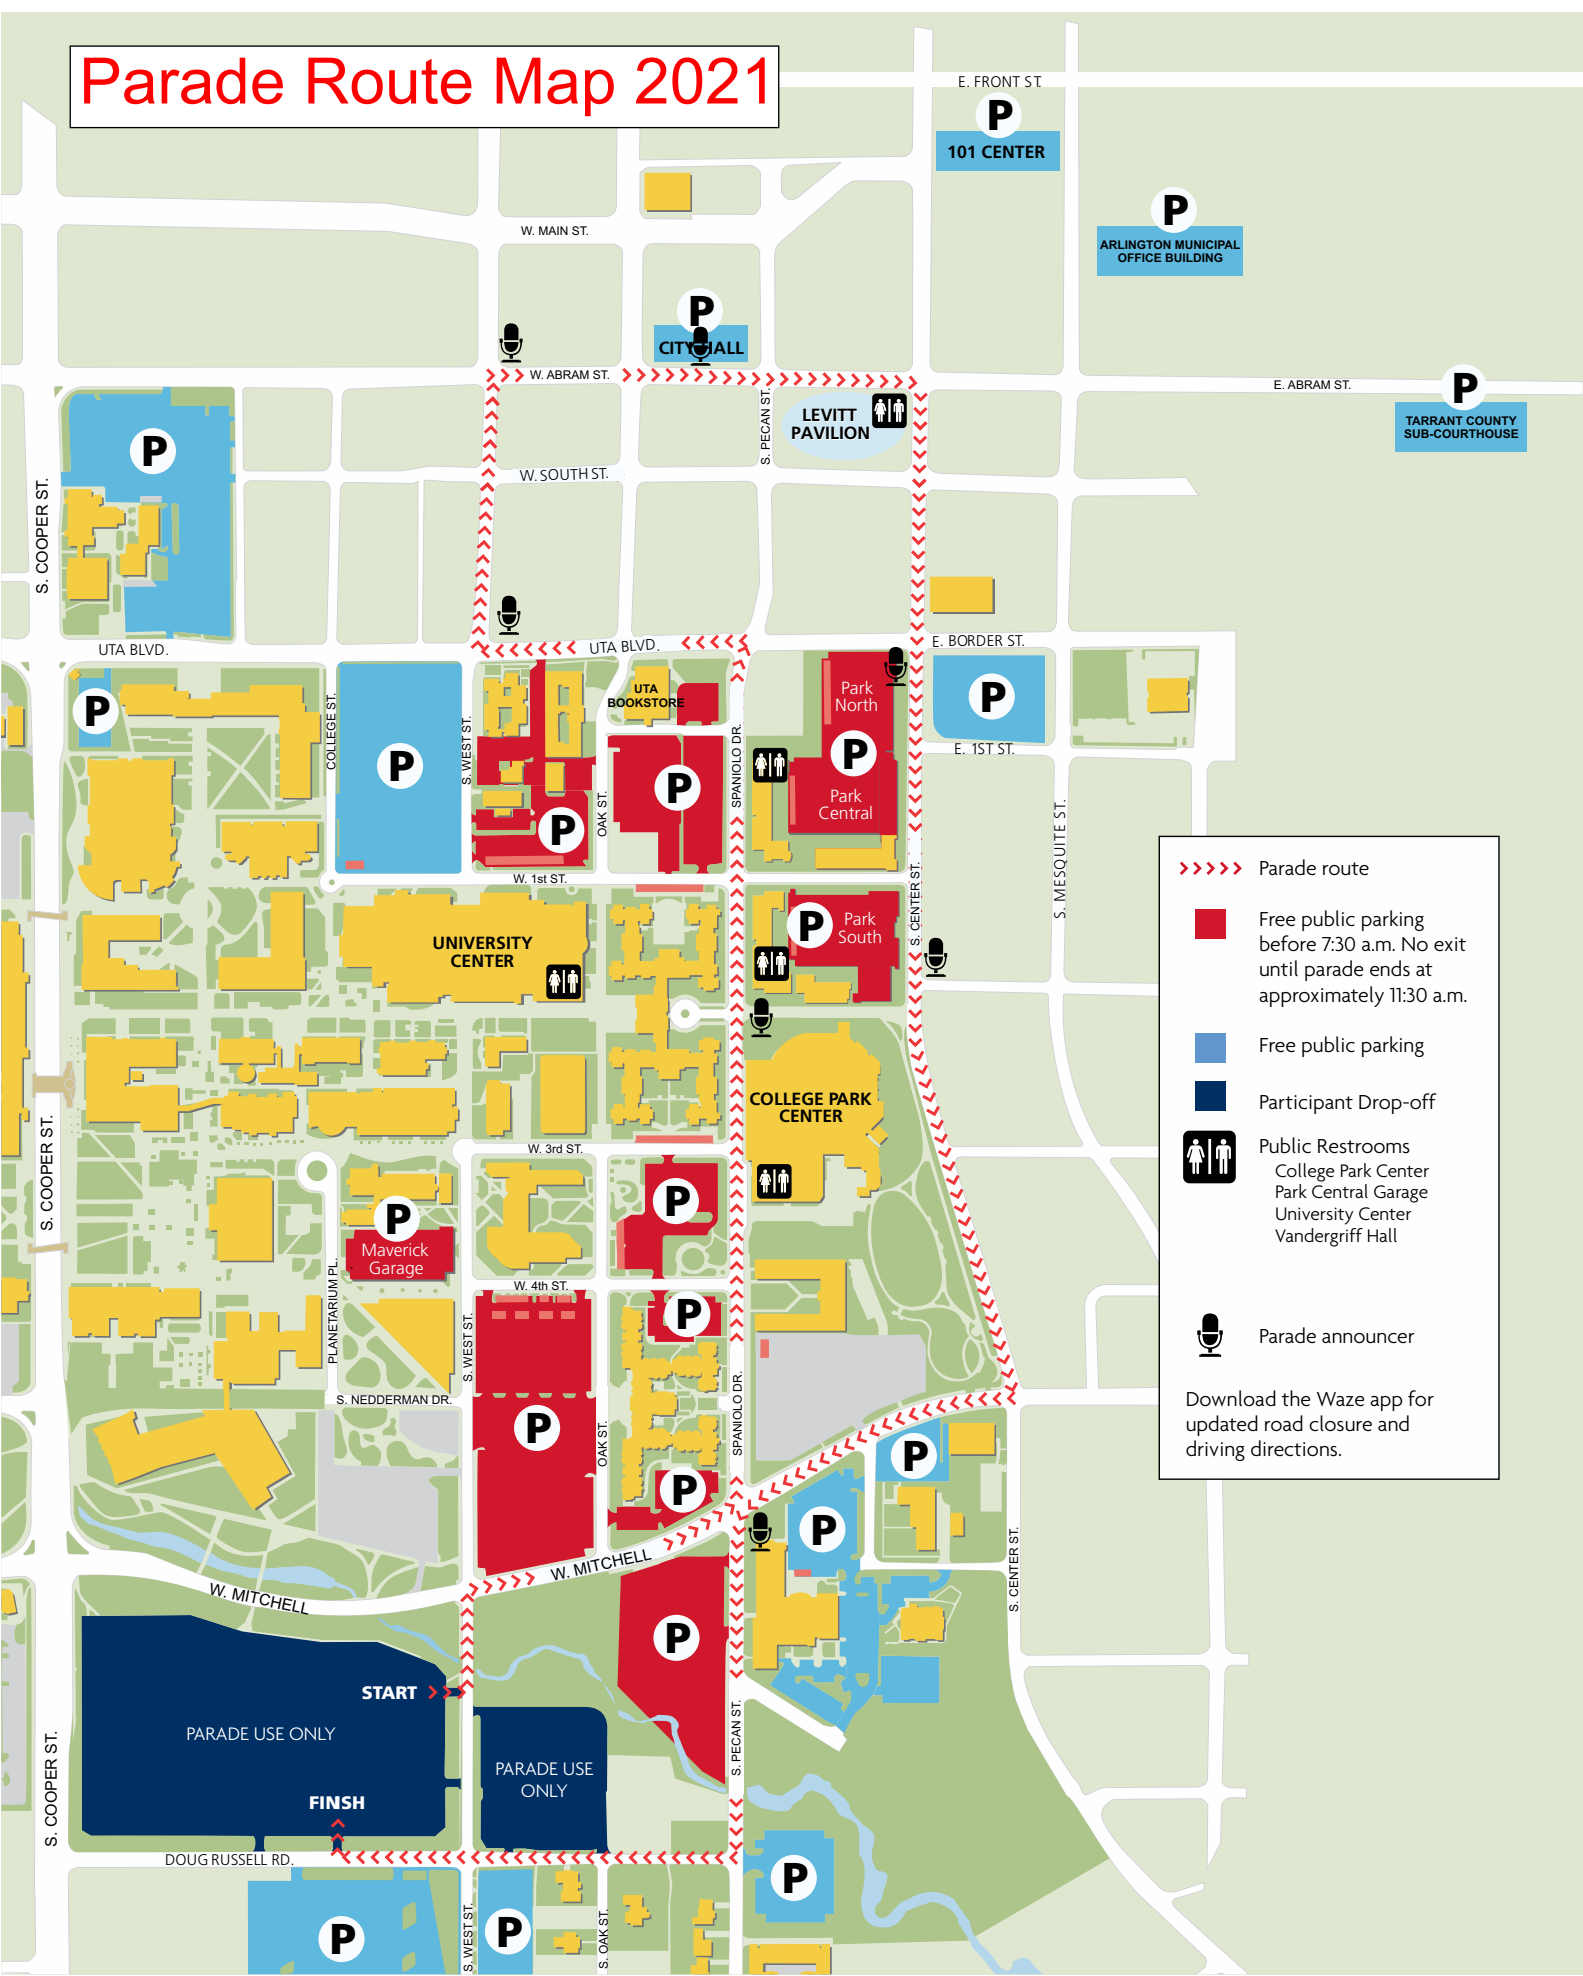

Parade Route Map 2021

Parade route
Free public parking before 7:30 a.m. No exit until parade ends at approximately 11:30 a.m.
Free public parking
Participant Drop-off
Public Restrooms
College Park Center
Park Central Garage
University Center
Vandergriff Hall
Parade announcer
Download the Waze app for updated road closure and driving directions.

Parade Route Map 2021

Parade route
Free public parking before 7:30 a.m. No exit until parade ends at approximately 11:30 a.m.
Free public parking
Participant Drop-off
Public Restrooms
College Park Center
Park Central Garage
University Center
Vandergriff Hall
Parade announcer
Download the Waze app for updated road closure and driving directions.